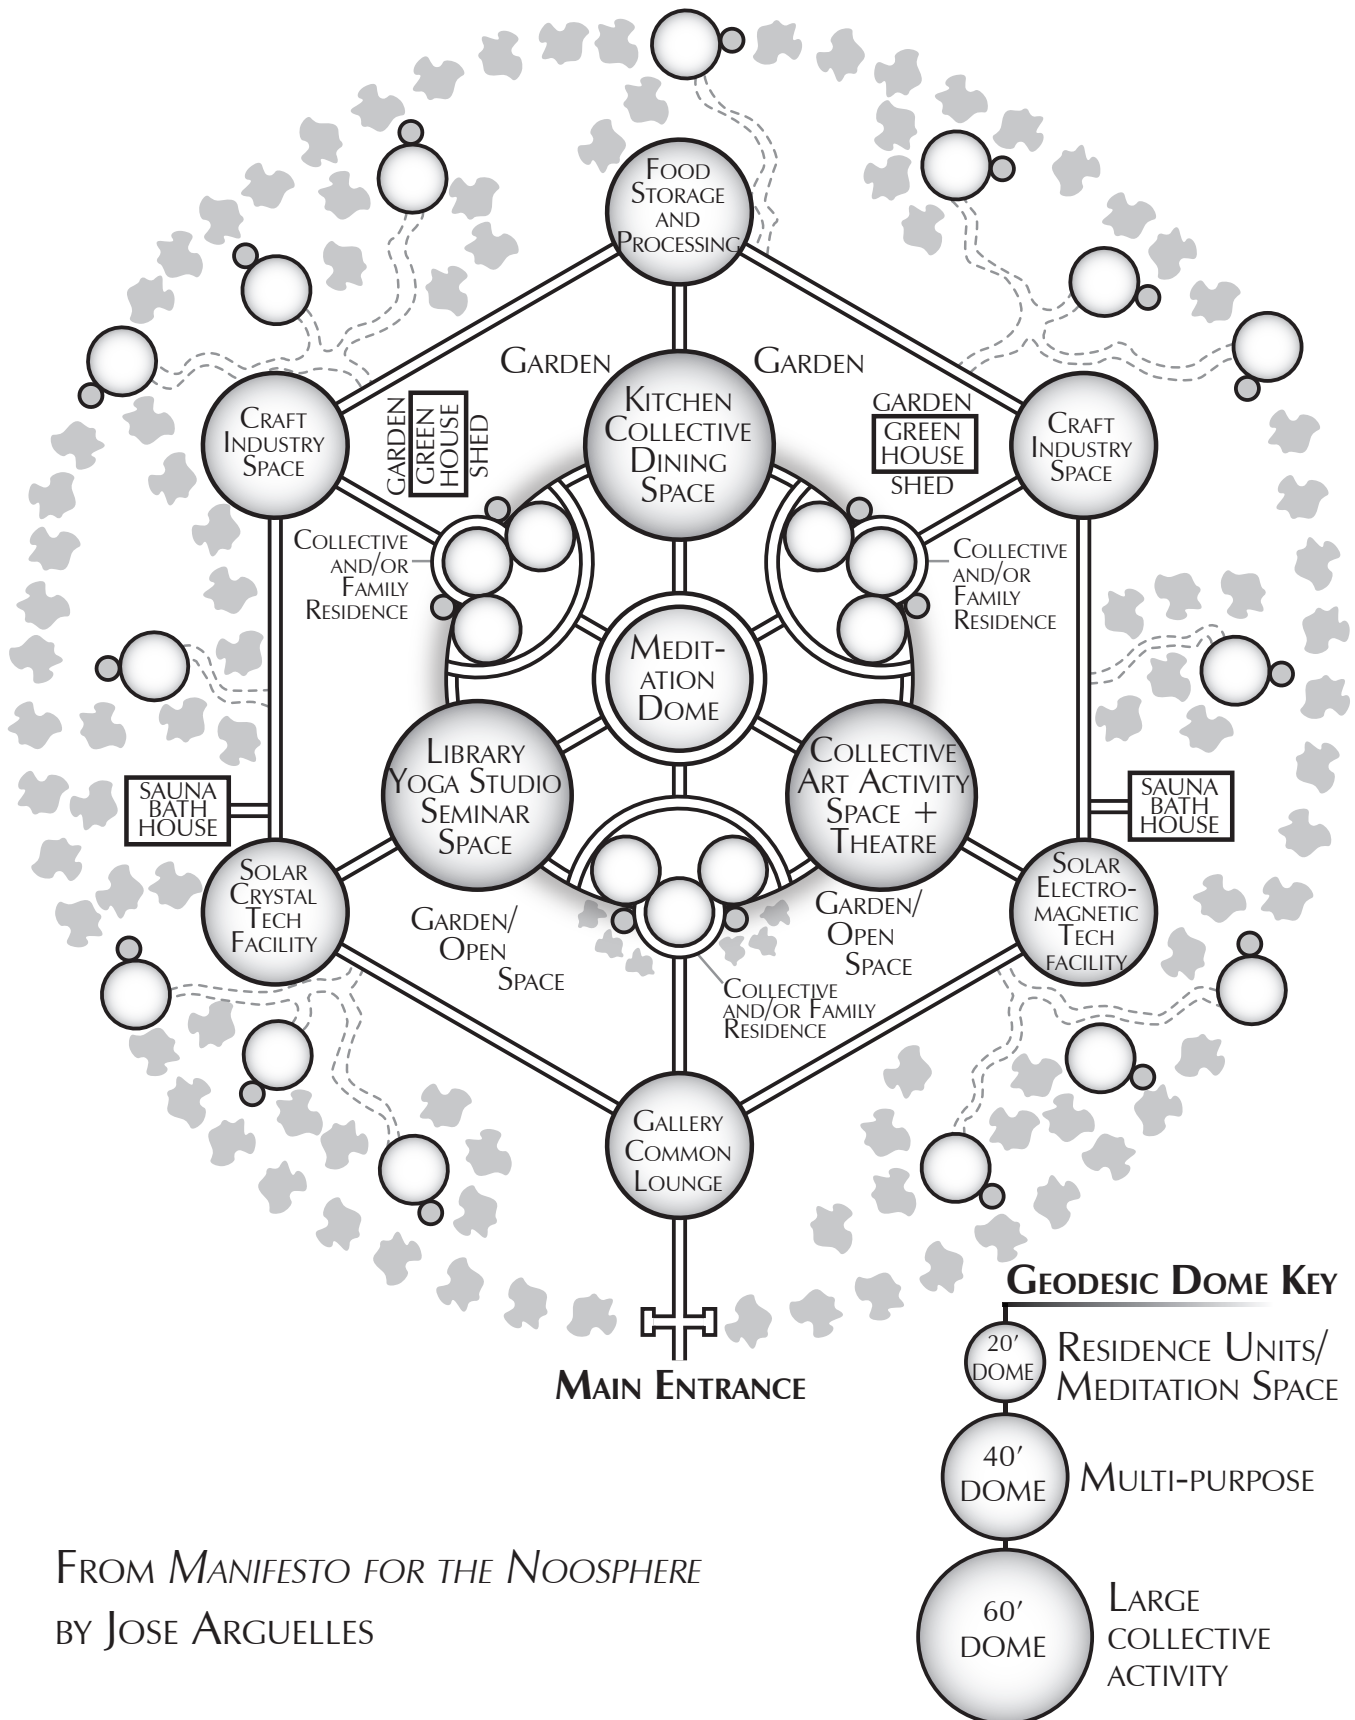

CREST13

CENTERS FOR THE RESTITUTION
OF THE NATURAL MIND

NOOSPHERE COMMUNE
MODEL PLAN

FROM *MANIFESTO FOR THE NOOSPHERE*
BY JOSE ARGUELLES